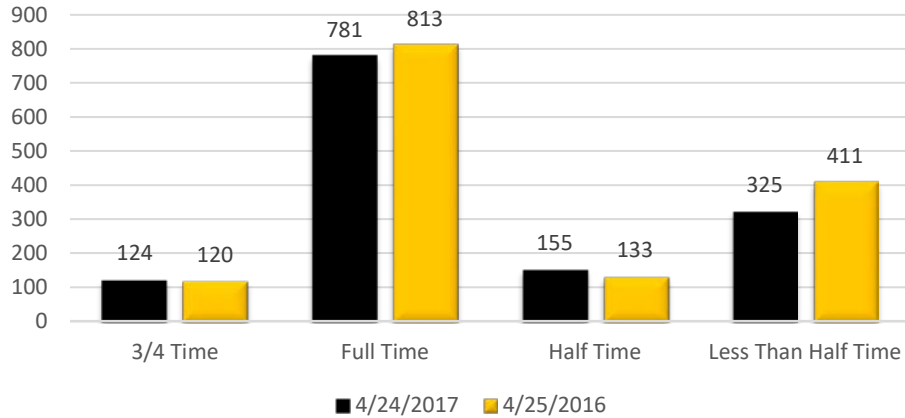

Northeastern Junior College Weekly Enrollment Numbers for Spring 2017

Headcount by Cr Hrs

Headcount by Grade Level

Headcount by Student Type

Total Headcount and FTE