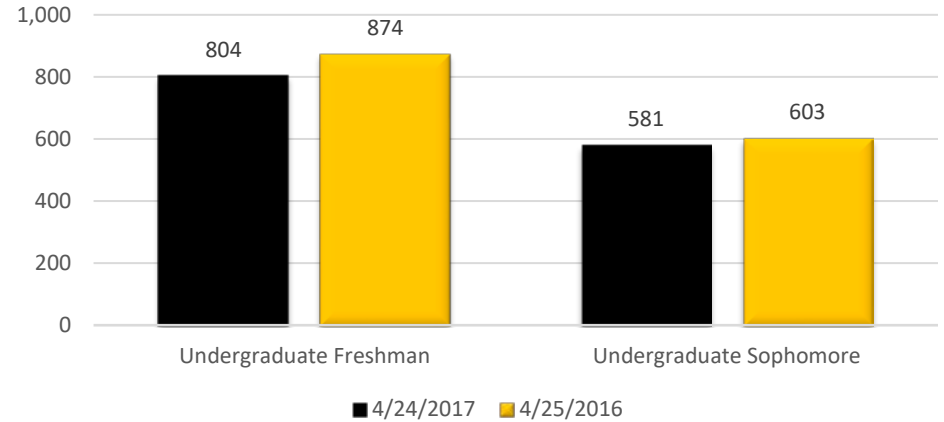

Northeastern Junior College Weekly Enrollment Numbers for Spring 2017

Headcount by Cr Hrs

Headcount by Grade Level

Headcount by Student Type

Total Headcount and FTE