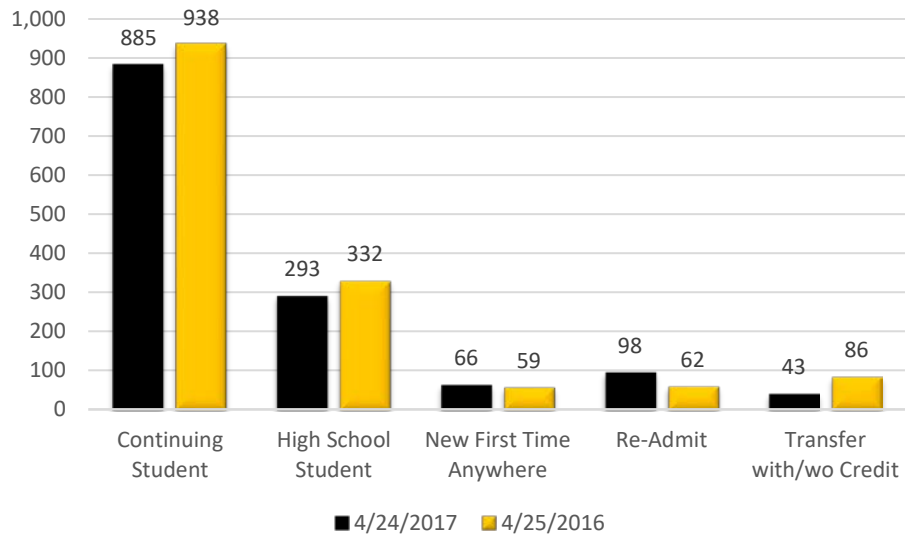

Northeastern Junior College Weekly Enrollment Numbers for Spring 2017

Headcount by Cr Hrs

Headcount by Grade Level

Headcount by Student Type

Total Headcount and FTE