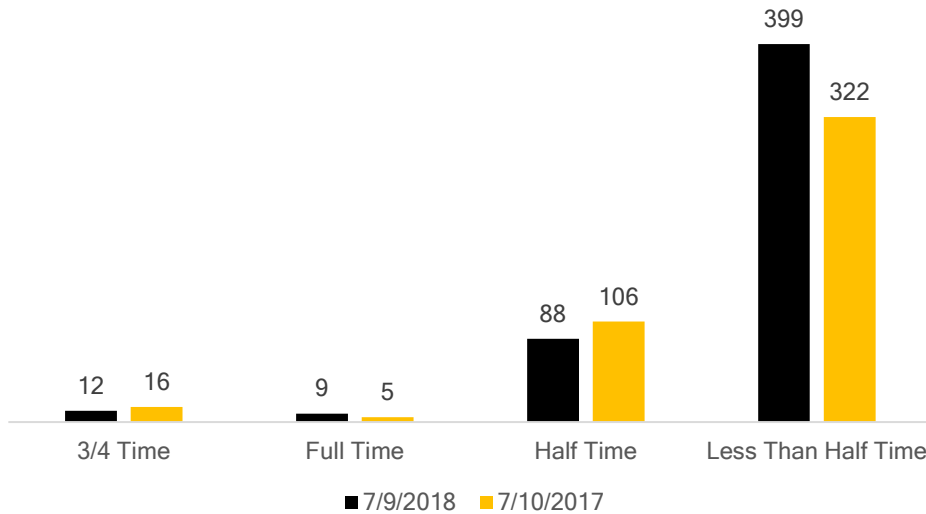

Northeastern Junior College Weekly Enrollment Numbers for Summer 2018

Headcount by Credit Hours

Headcount by Grade Level

Headcount by Student Type

FTE and Total Headcount