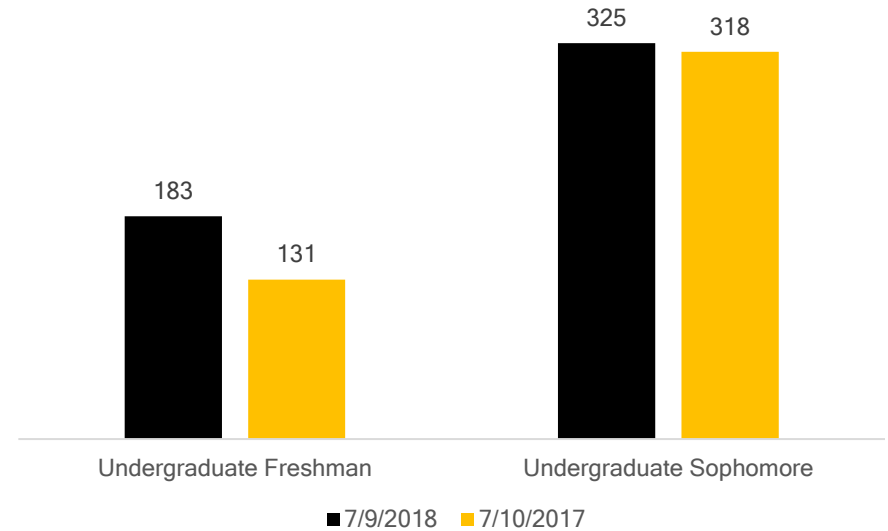

Northeastern Junior College Weekly Enrollment Numbers for Summer 2018

Headcount by Credit Hours

Headcount by Grade Level

Headcount by Student Type

FTE and Total Headcount