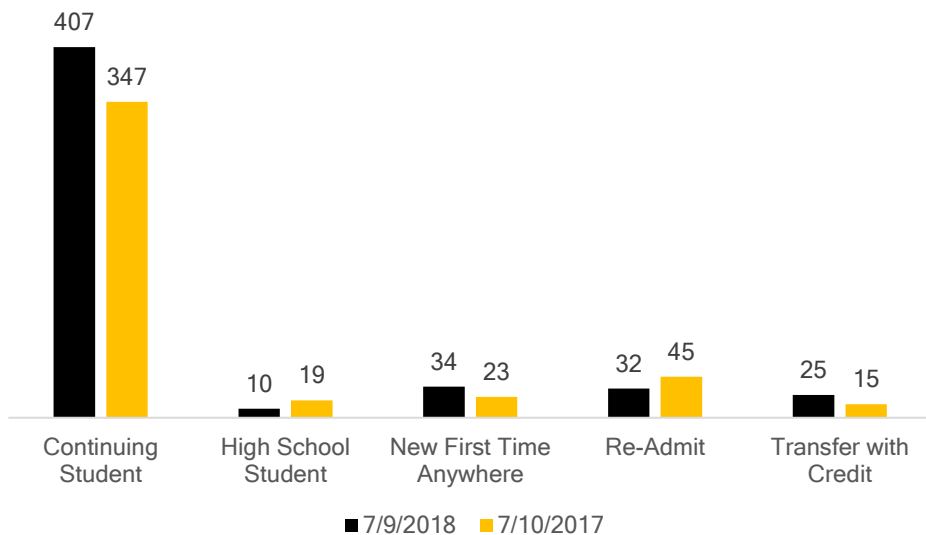

Northeastern Junior College Weekly Enrollment Numbers for Summer 2018

Headcount by Credit Hours

Headcount by Grade Level

Headcount by Student Type

FTE and Total Headcount