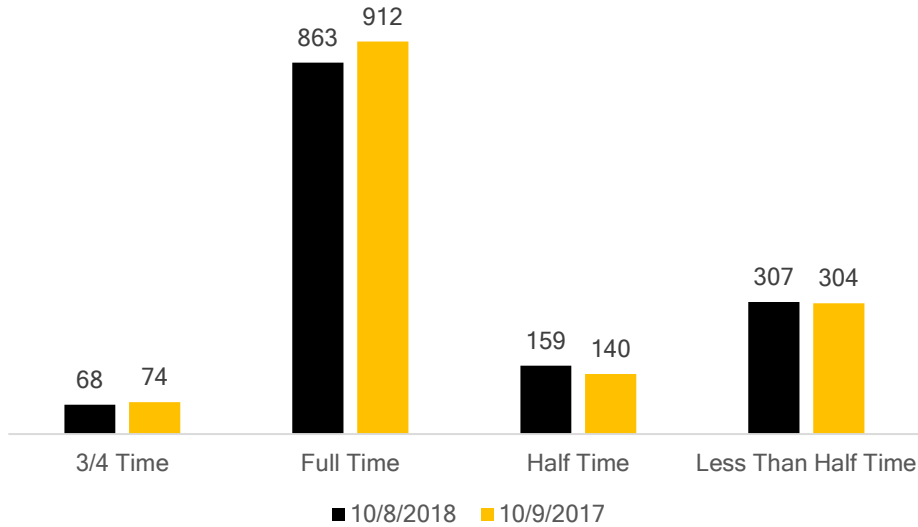

Northeastern Junior College Weekly Enrollment Numbers for Fall 2018

Headcount by Credit Hours

Headcount by Grade Level

Headcount by Student Type

FTE and Total Headcount