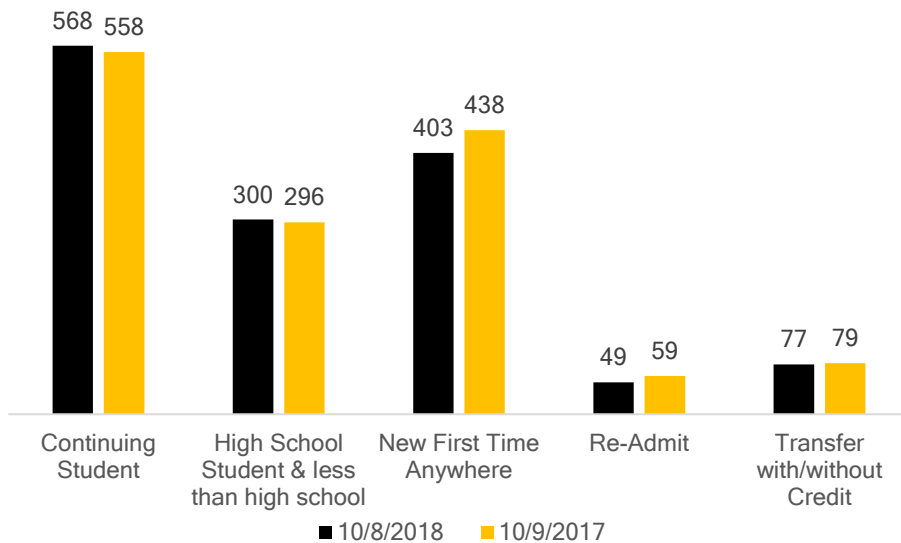

Northeastern Junior College Weekly Enrollment Numbers for Fall 2018

Headcount by Credit Hours

Headcount by Grade Level

Headcount by Student Type

FTE and Total Headcount