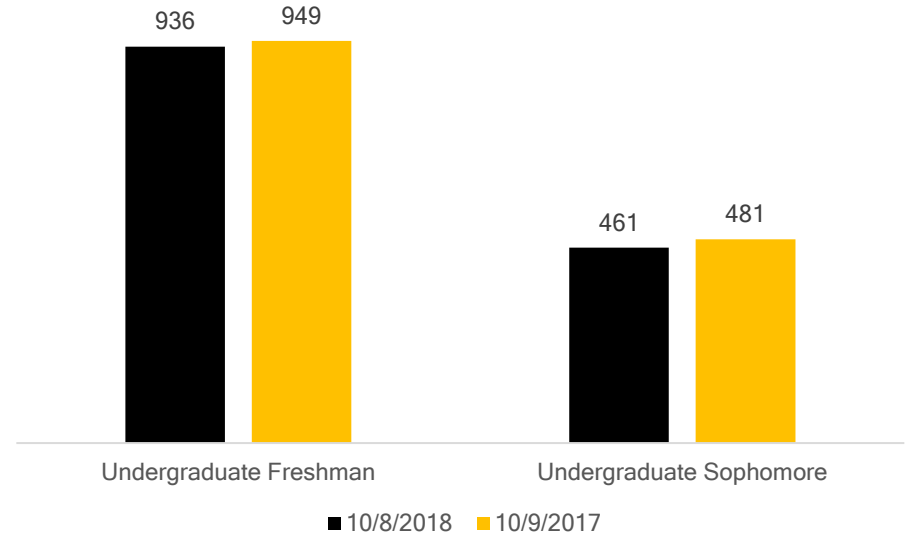

Northeastern Junior College Weekly Enrollment Numbers for Fall 2018

Headcount by Credit Hours

Headcount by Grade Level

Headcount by Student Type

FTE and Total Headcount