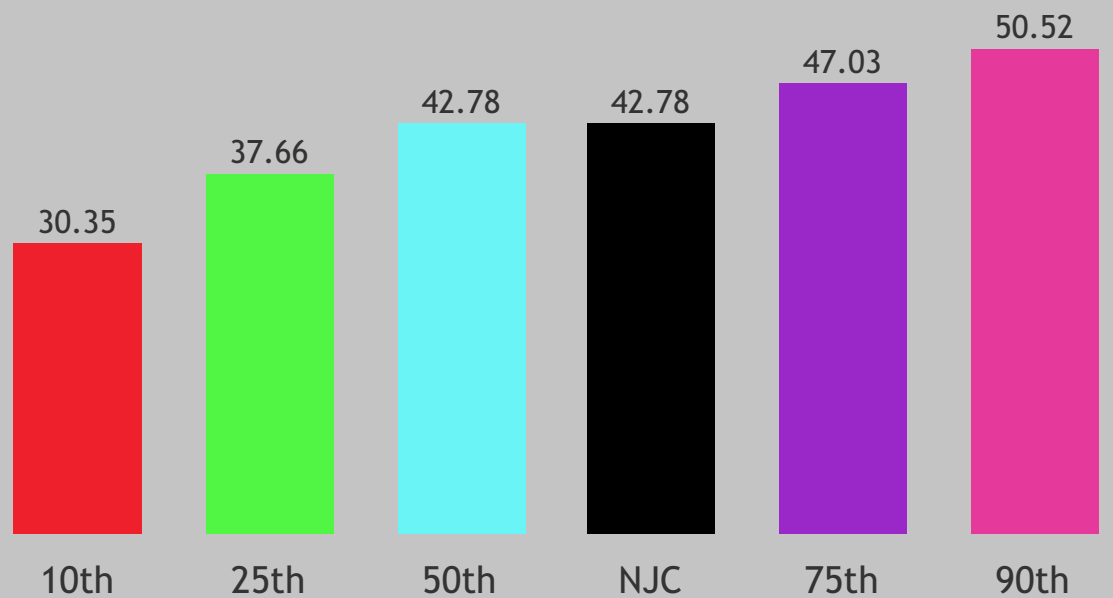

Northeastern Junior College

National Community College Bench-Marking Project Retention Rates

Fall-Fall Retention-Full-Time

Northeastern rate is 57.58 (62nd percentile) for fall-fall retention when compared to 228 other community colleges across the United States that participated in the bench-marking project.

Fall 2015-Fall 2016 Full-Time Credit Students N=884

Fall-Fall Retention-Part-Time

Northeastern rate is 42.78 (50th percentile) for fall-fall retention for part time students. 227 community colleges across the United States reported this data.