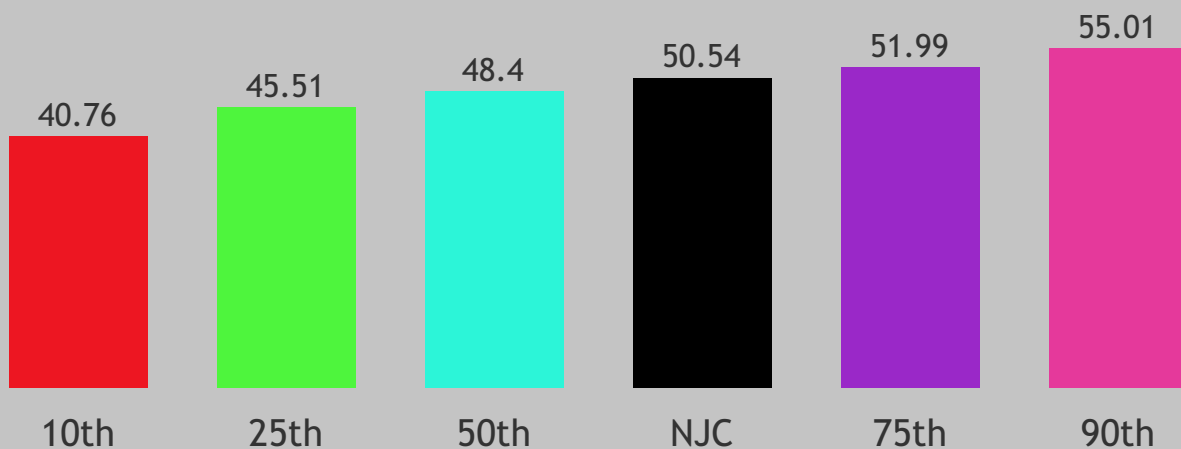

Northeastern Junior College

National Community College Bench-Marking Project Retention Rates

Fall-Fall Retention-Full-Time

Northeastern rate is 57.58 (62nd percentile) for fall-fall retention when compared to 228 other community colleges across the United States that participated in the bench-marking project.

Fall 2015-Fall 2016 Full-Time Credit Students N=884

Fall-Fall Retention-Part-Time

Northeastern rate is 42.78 (50th percentile) for fall-fall retention for part time students. 227 community colleges across the United States reported this data.

Fall 2015-Fall 2016 Part-Time Credit Students N=614

Fall-Fall Retention-Overall

Northeastern rate is 50.54 (67th percentile) for overall fall-fall retention. 227 community colleges across the United States reported this data.