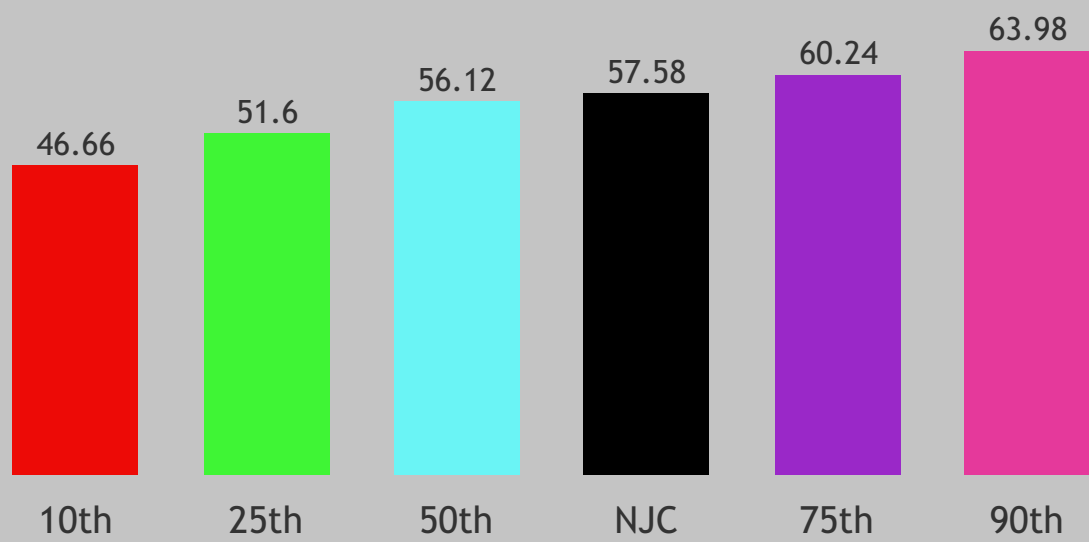

Northeastern Junior College

National Community College Bench-Marking Project Retention Rates

Fall-Fall Retention-Full-Time

Northeastern rate is 57.58 (62nd percentile) for fall-fall retention when compared to 228 other community colleges across the United States that participated in the bench-marking project.

Fall 2015-Fall 2016 Full-Time Credit Students N=884

Fall-Fall Retention-Part-Time

Northeastern rate is 42.78 (50th percentile) for fall-fall retention for part time students. 227 community colleges across the United States reported this data.