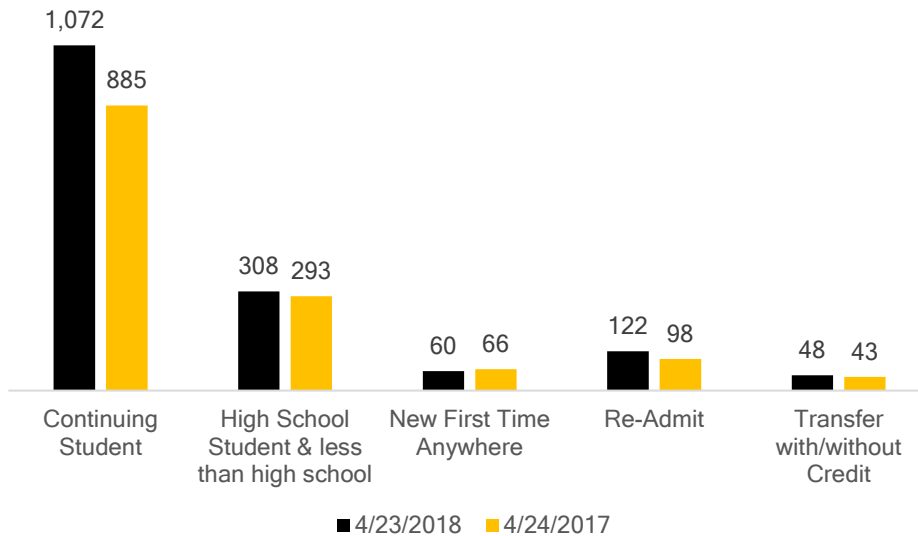

Northeastern Junior College Weekly Enrollment Numbers for Spring 2018

Headcount by Credit Hours

Headcount by Grade Level

Headcount by Student Type

FTE and Total Headcount