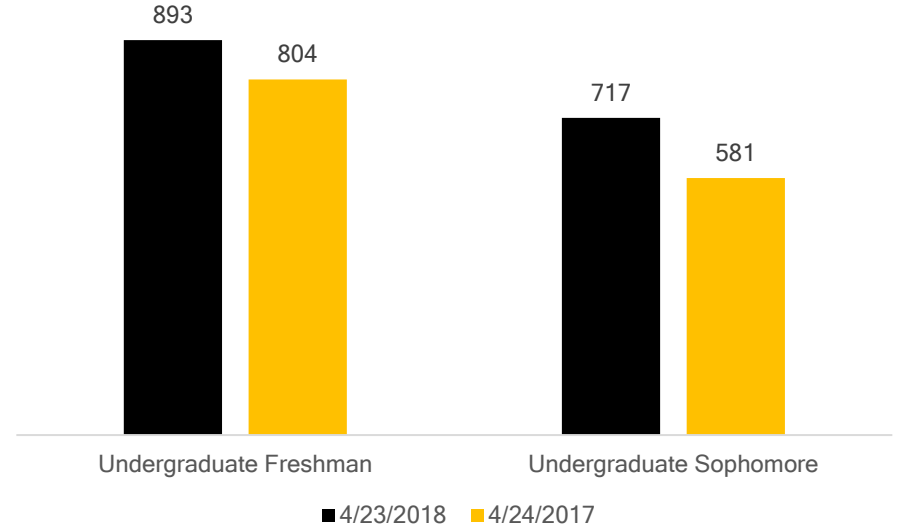

Northeastern Junior College Weekly Enrollment Numbers for Spring 2018

Headcount by Credit Hours

Headcount by Grade Level

Headcount by Student Type

FTE and Total Headcount