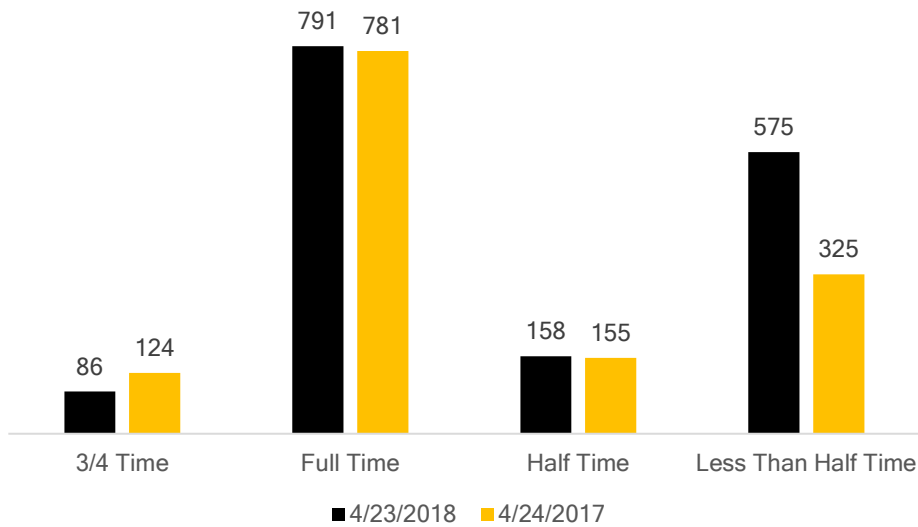

Northeastern Junior College Weekly Enrollment Numbers for Spring 2018

Headcount by Credit Hours

Headcount by Grade Level

Headcount by Student Type

FTE and Total Headcount