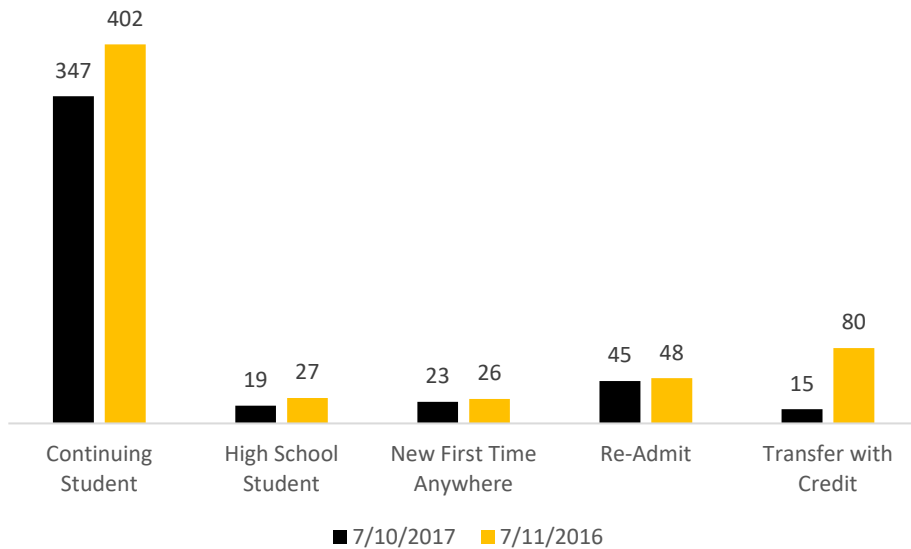

Headcount by Student Type