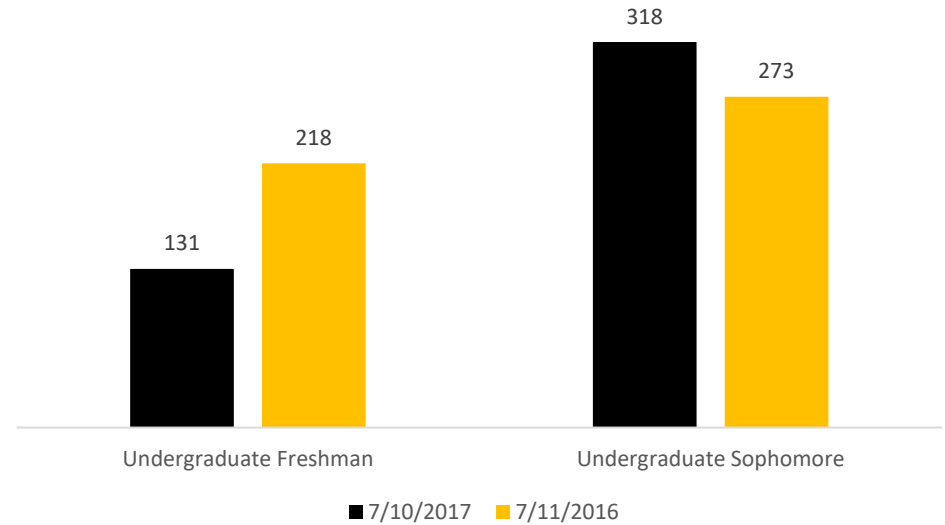

FTE and Total Headcount

Headcount by Grade Level