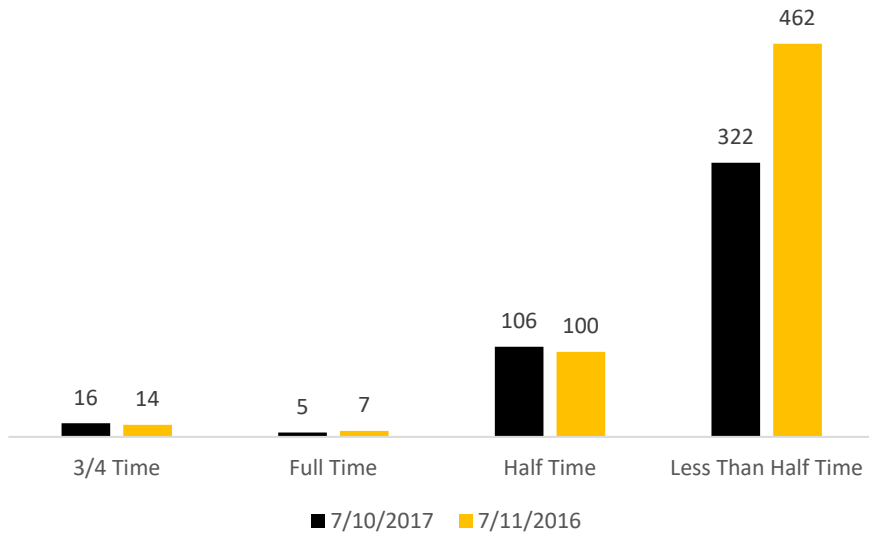

# Northeastern Junior College Weekly Enrollment Numbers for Summer 2017

### Headcount by Credit Hours