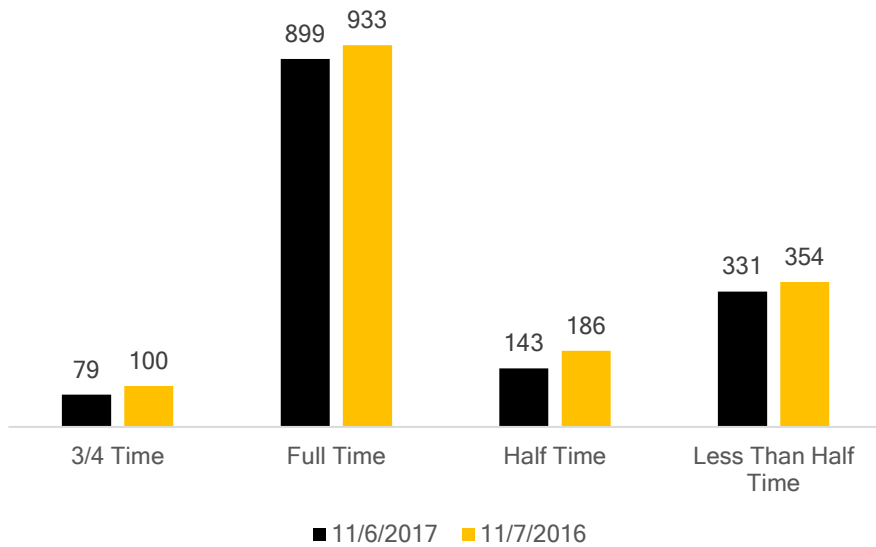

Northeastern Junior College Weekly Enrollment Numbers for Fall 2017

Headcount by Credit Hours