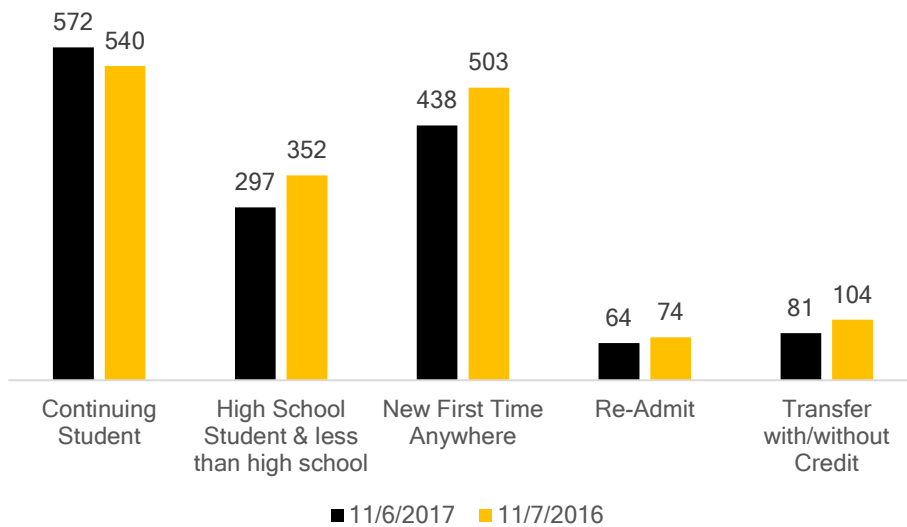

Headcount by Student Type