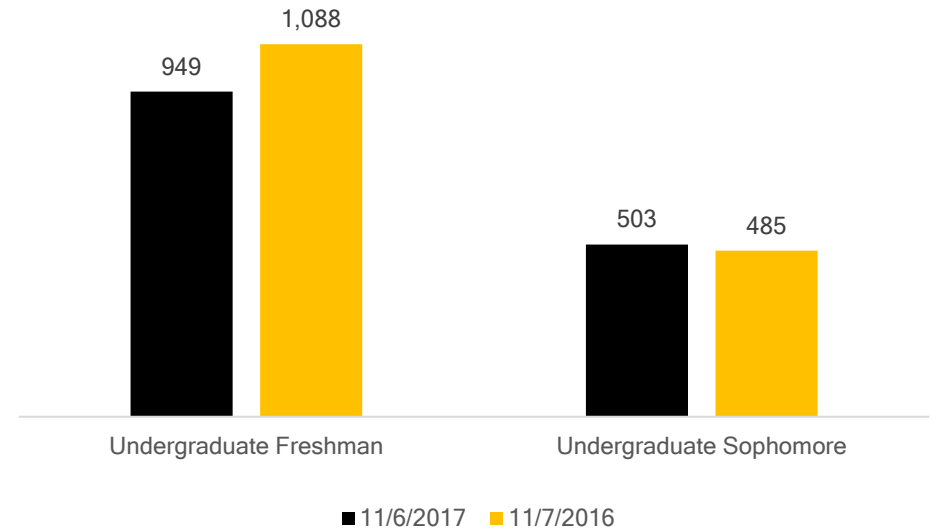

Headcount by Grade Level